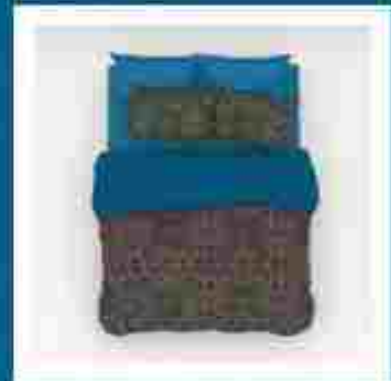

Jamevar - 1063247