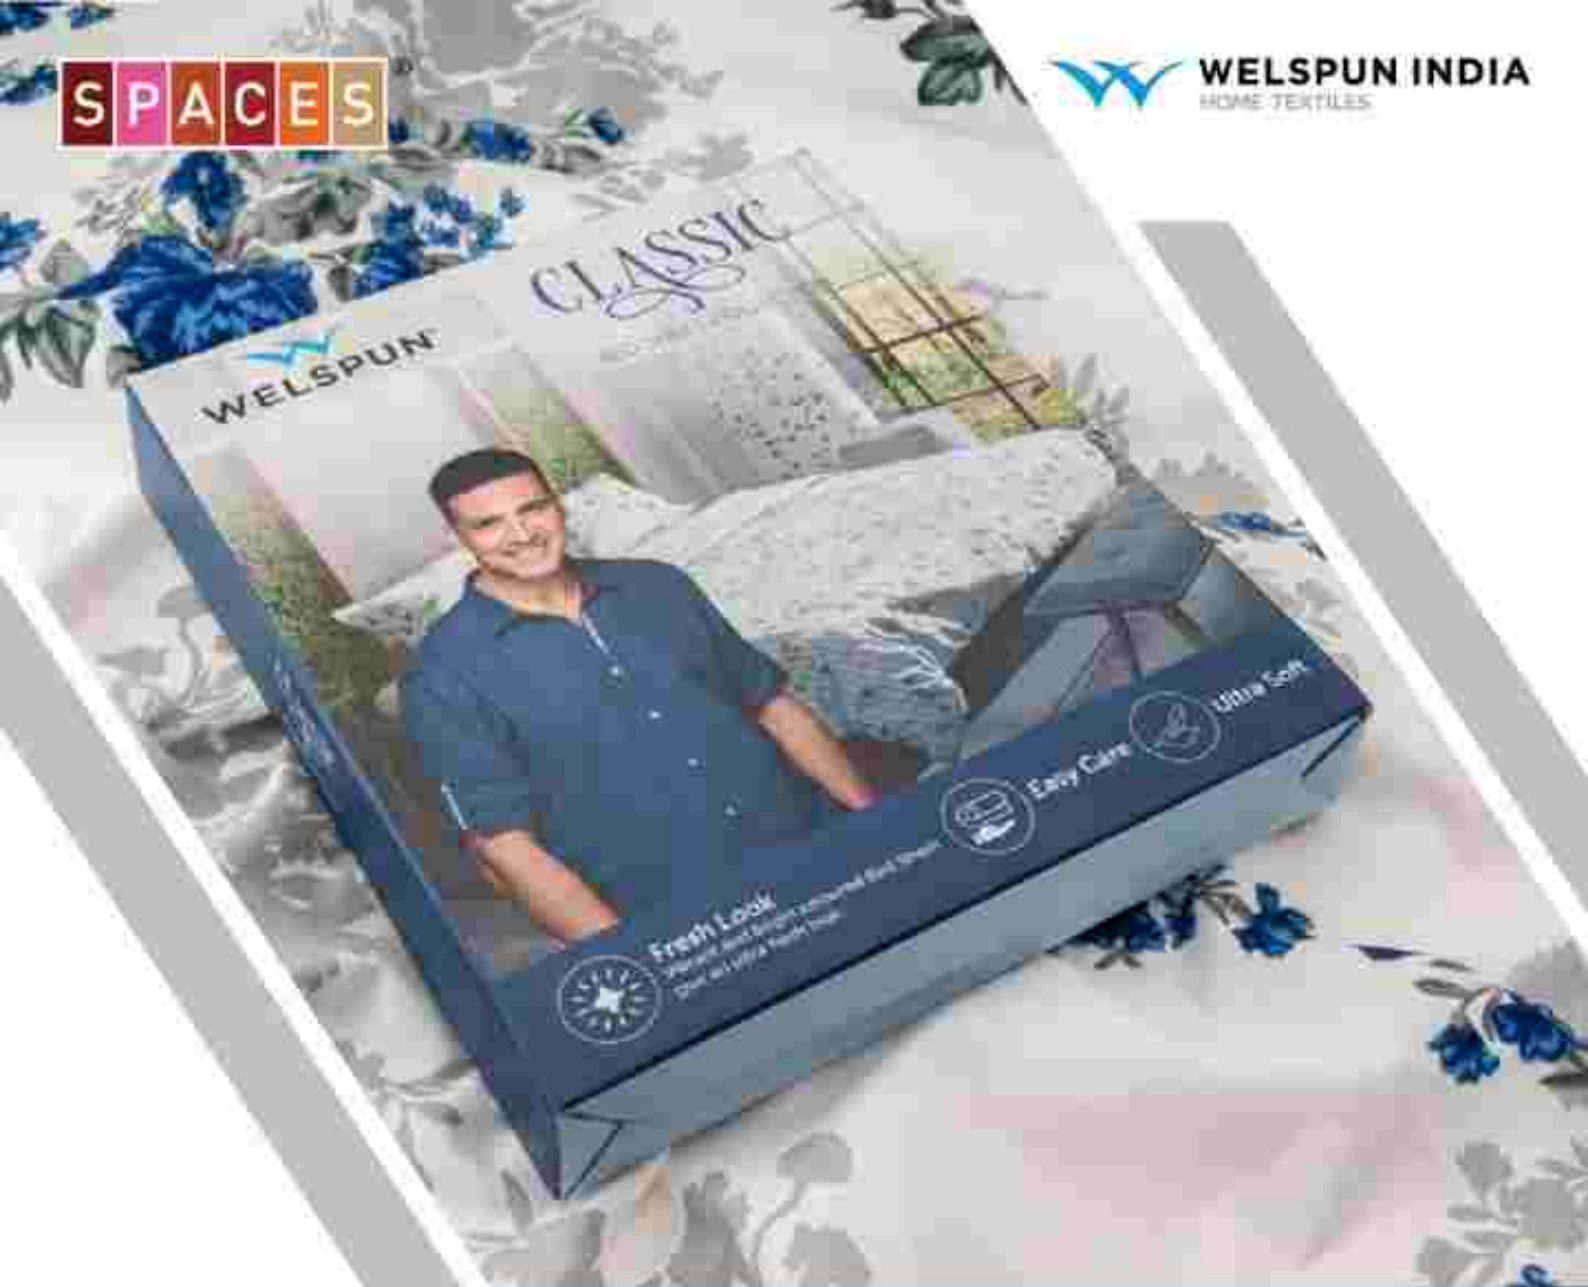

Bed

Range

SPACES

WELSPUN INDIA
HOME TEXTILES

CLASSIC

BED SHEET COLLECTION

MRP: 1799/-

- 1 Double Bedsheet (2.18M X 2.33M)
- 2 Pillow Covers (41 cm x 68 cm)