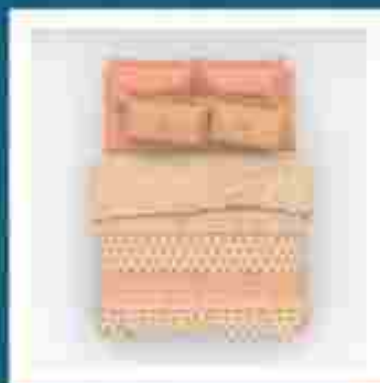

Azarakhpur Itom - 1063453